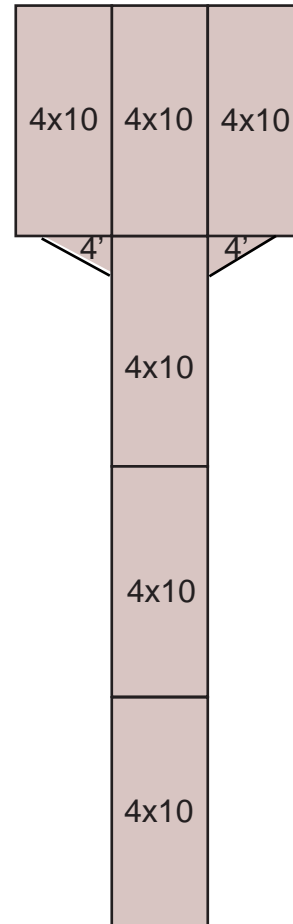

QUICK QUOTE SHEET

EXAMPLE 1

$7,000

EXAMPLE 2

$14,323

$16,362

$22,584

* Prices do not include anchoring systems