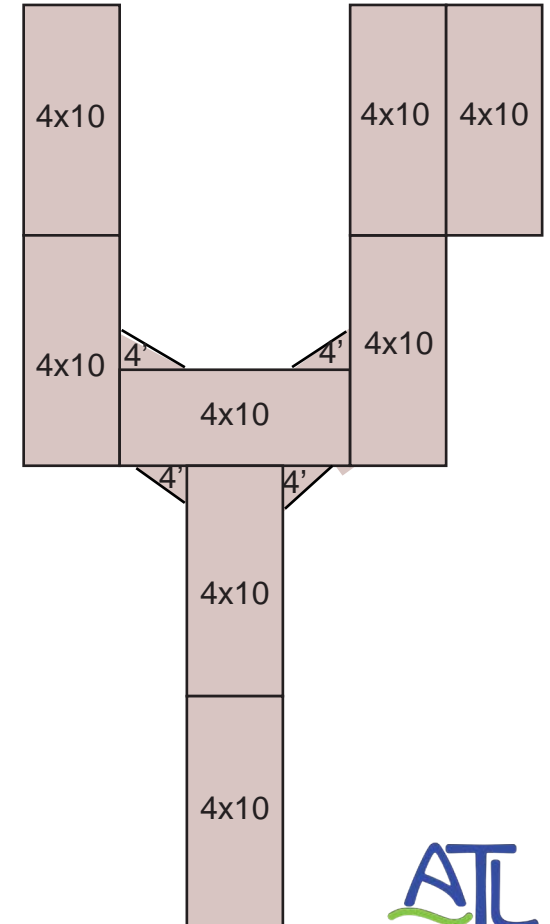

QUICK QUOTE SHEET

EXAMPLE 1

$7,000

EXAMPLE 2

$14,323

$16,362

$22,584

* Prices do not include anchoring systems