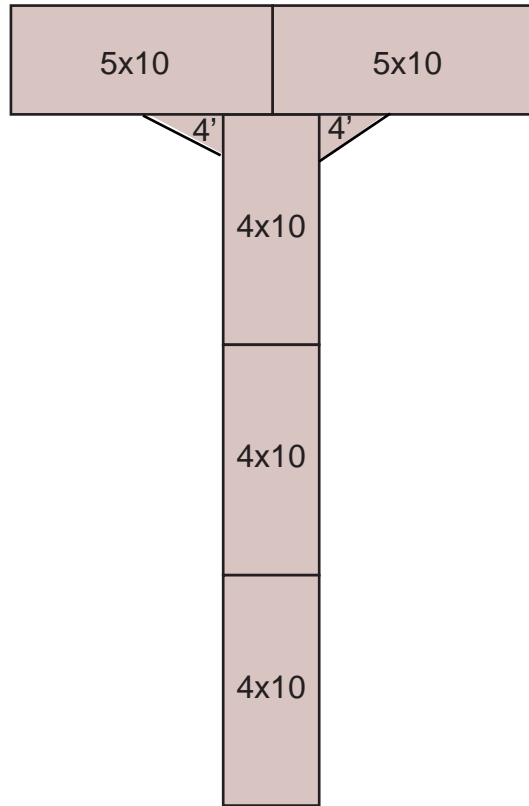

QUICK QUOTE SHEET

EXAMPLE 1

$7,000

EXAMPLE 2

$14,323

$16,362

$22,584

* Prices do not include anchoring systems